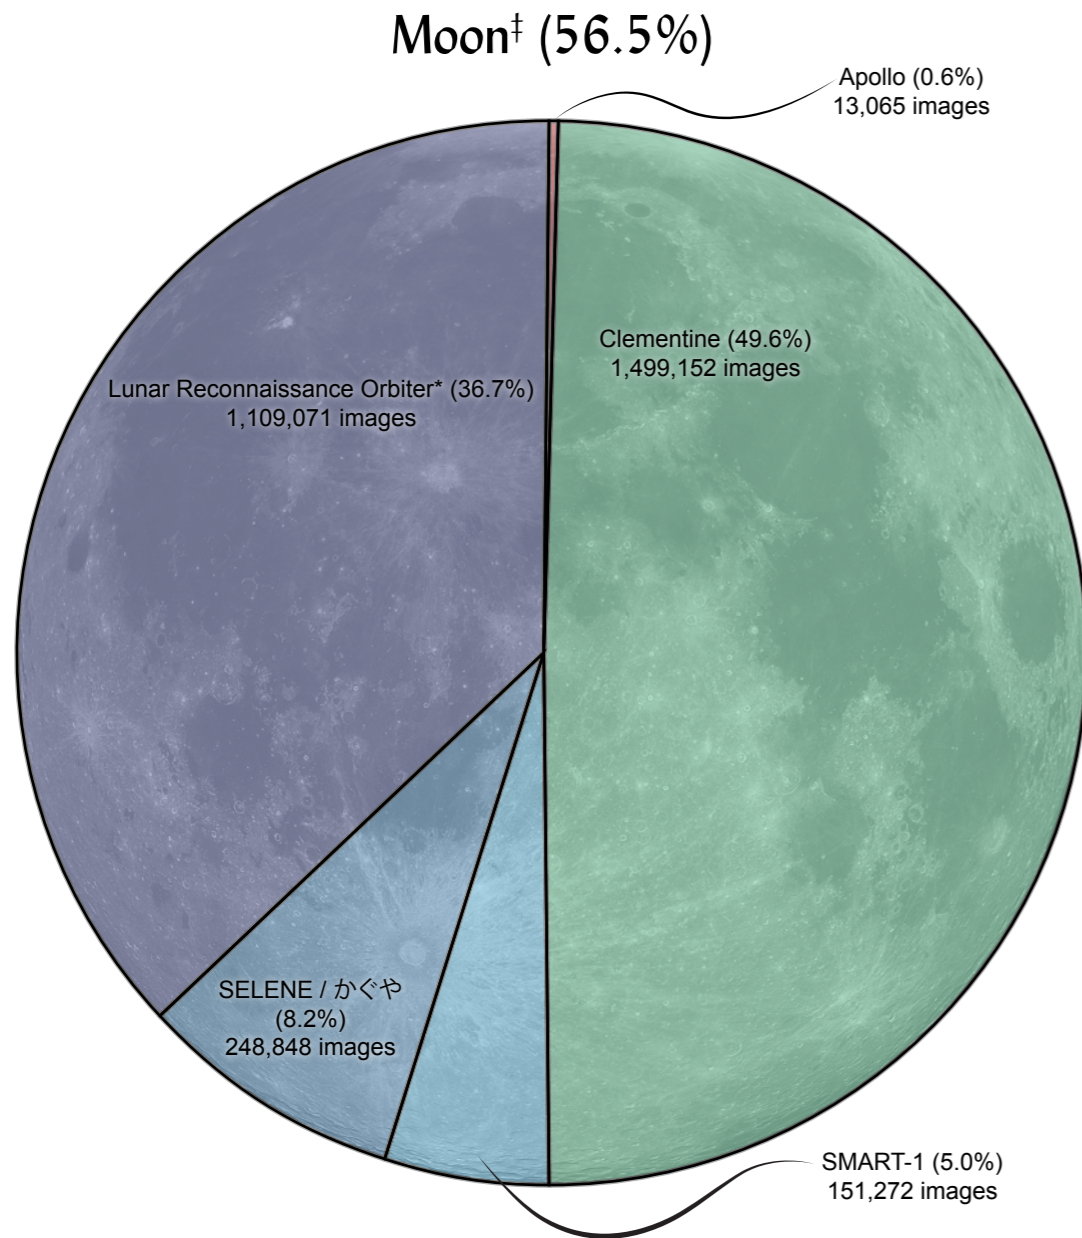

PLANETS AND MAJOR MOONS: DISTRIBUTION OF NON-LANDER SPACECRAFT PHOTOS SINCE 1970

Outer Solar System (3.3%)

†No data on Chinese or Indian, or Pioneer Venus 1 spacecraft returns.
 §Magellan took radar swaths to "image" the surface of Venus.
 *Ongoing missions still returning data. Numbers as of late 2014. **Mission finished at end of 2014, final numbers pending.