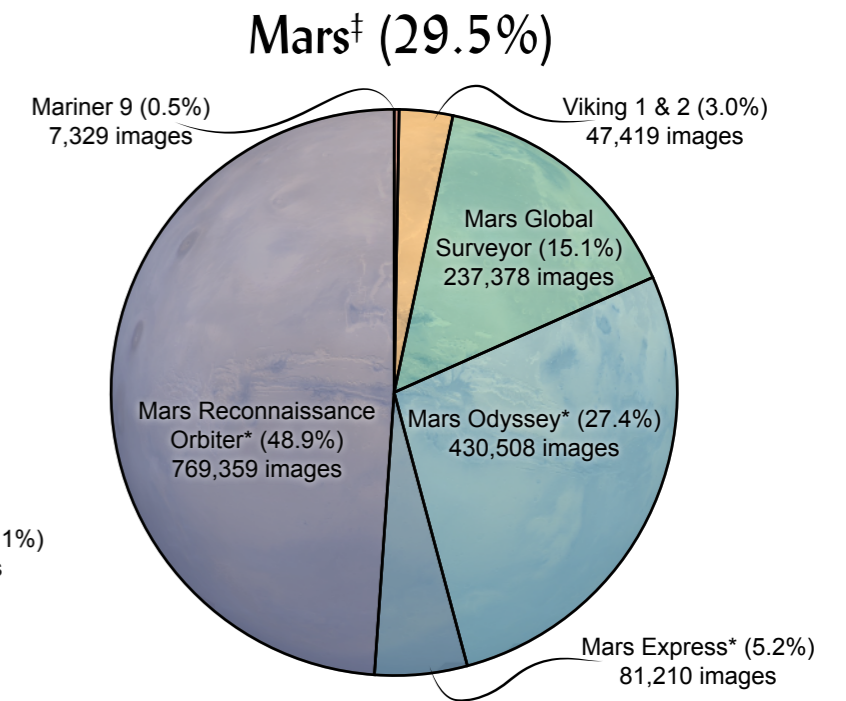

PLANETS AND MAJOR MOONS: DISTRIBUTION OF NON-LANDER SPACECRAFT PHOTOS SINCE 1970

Outer Solar System (3.3%)

†No data on Chinese or Indian, or Pioneer Venus 1 spacecraft returns.
 §Magellan took radar swaths to "image" the surface of Venus.
 *Ongoing missions still returning data. Numbers as of late 2014. **Mission finished at end of 2014, final numbers pending.