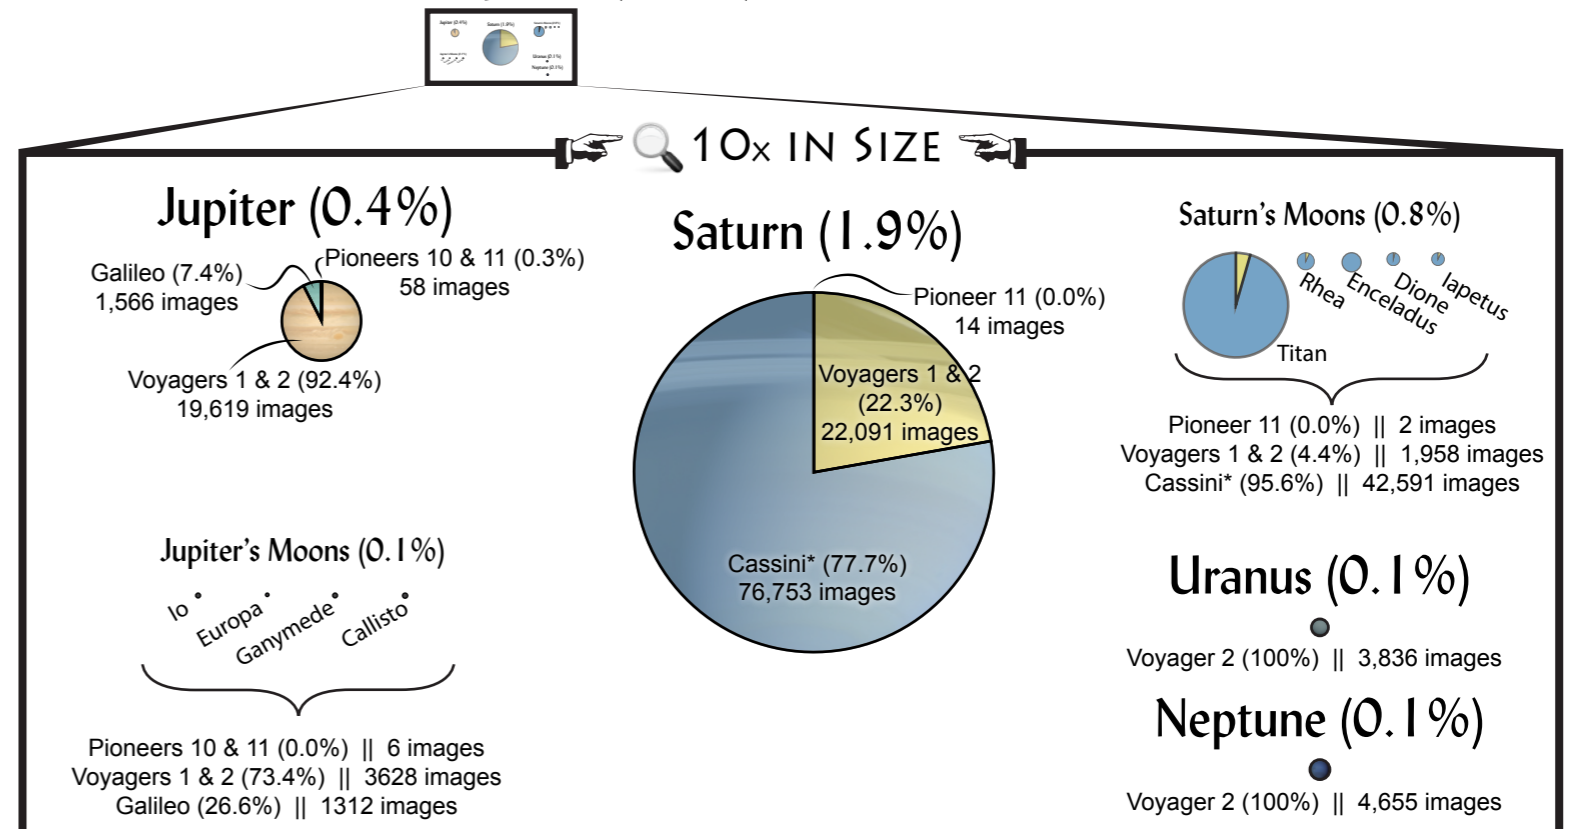

PLANETS AND MAJOR MOONS: DISTRIBUTION OF NON-LANDER SPACECRAFT PHOTOS SINCE 1970

Outer Solar System (3.3%)

†No data on Chinese or Indian, or Pioneer Venus 1 spacecraft returns.
 §Magellan took radar swaths to "image" the surface of Venus.
 *Ongoing missions still returning data. Numbers as of late 2014. **Mission finished at end of 2014, final numbers pending.